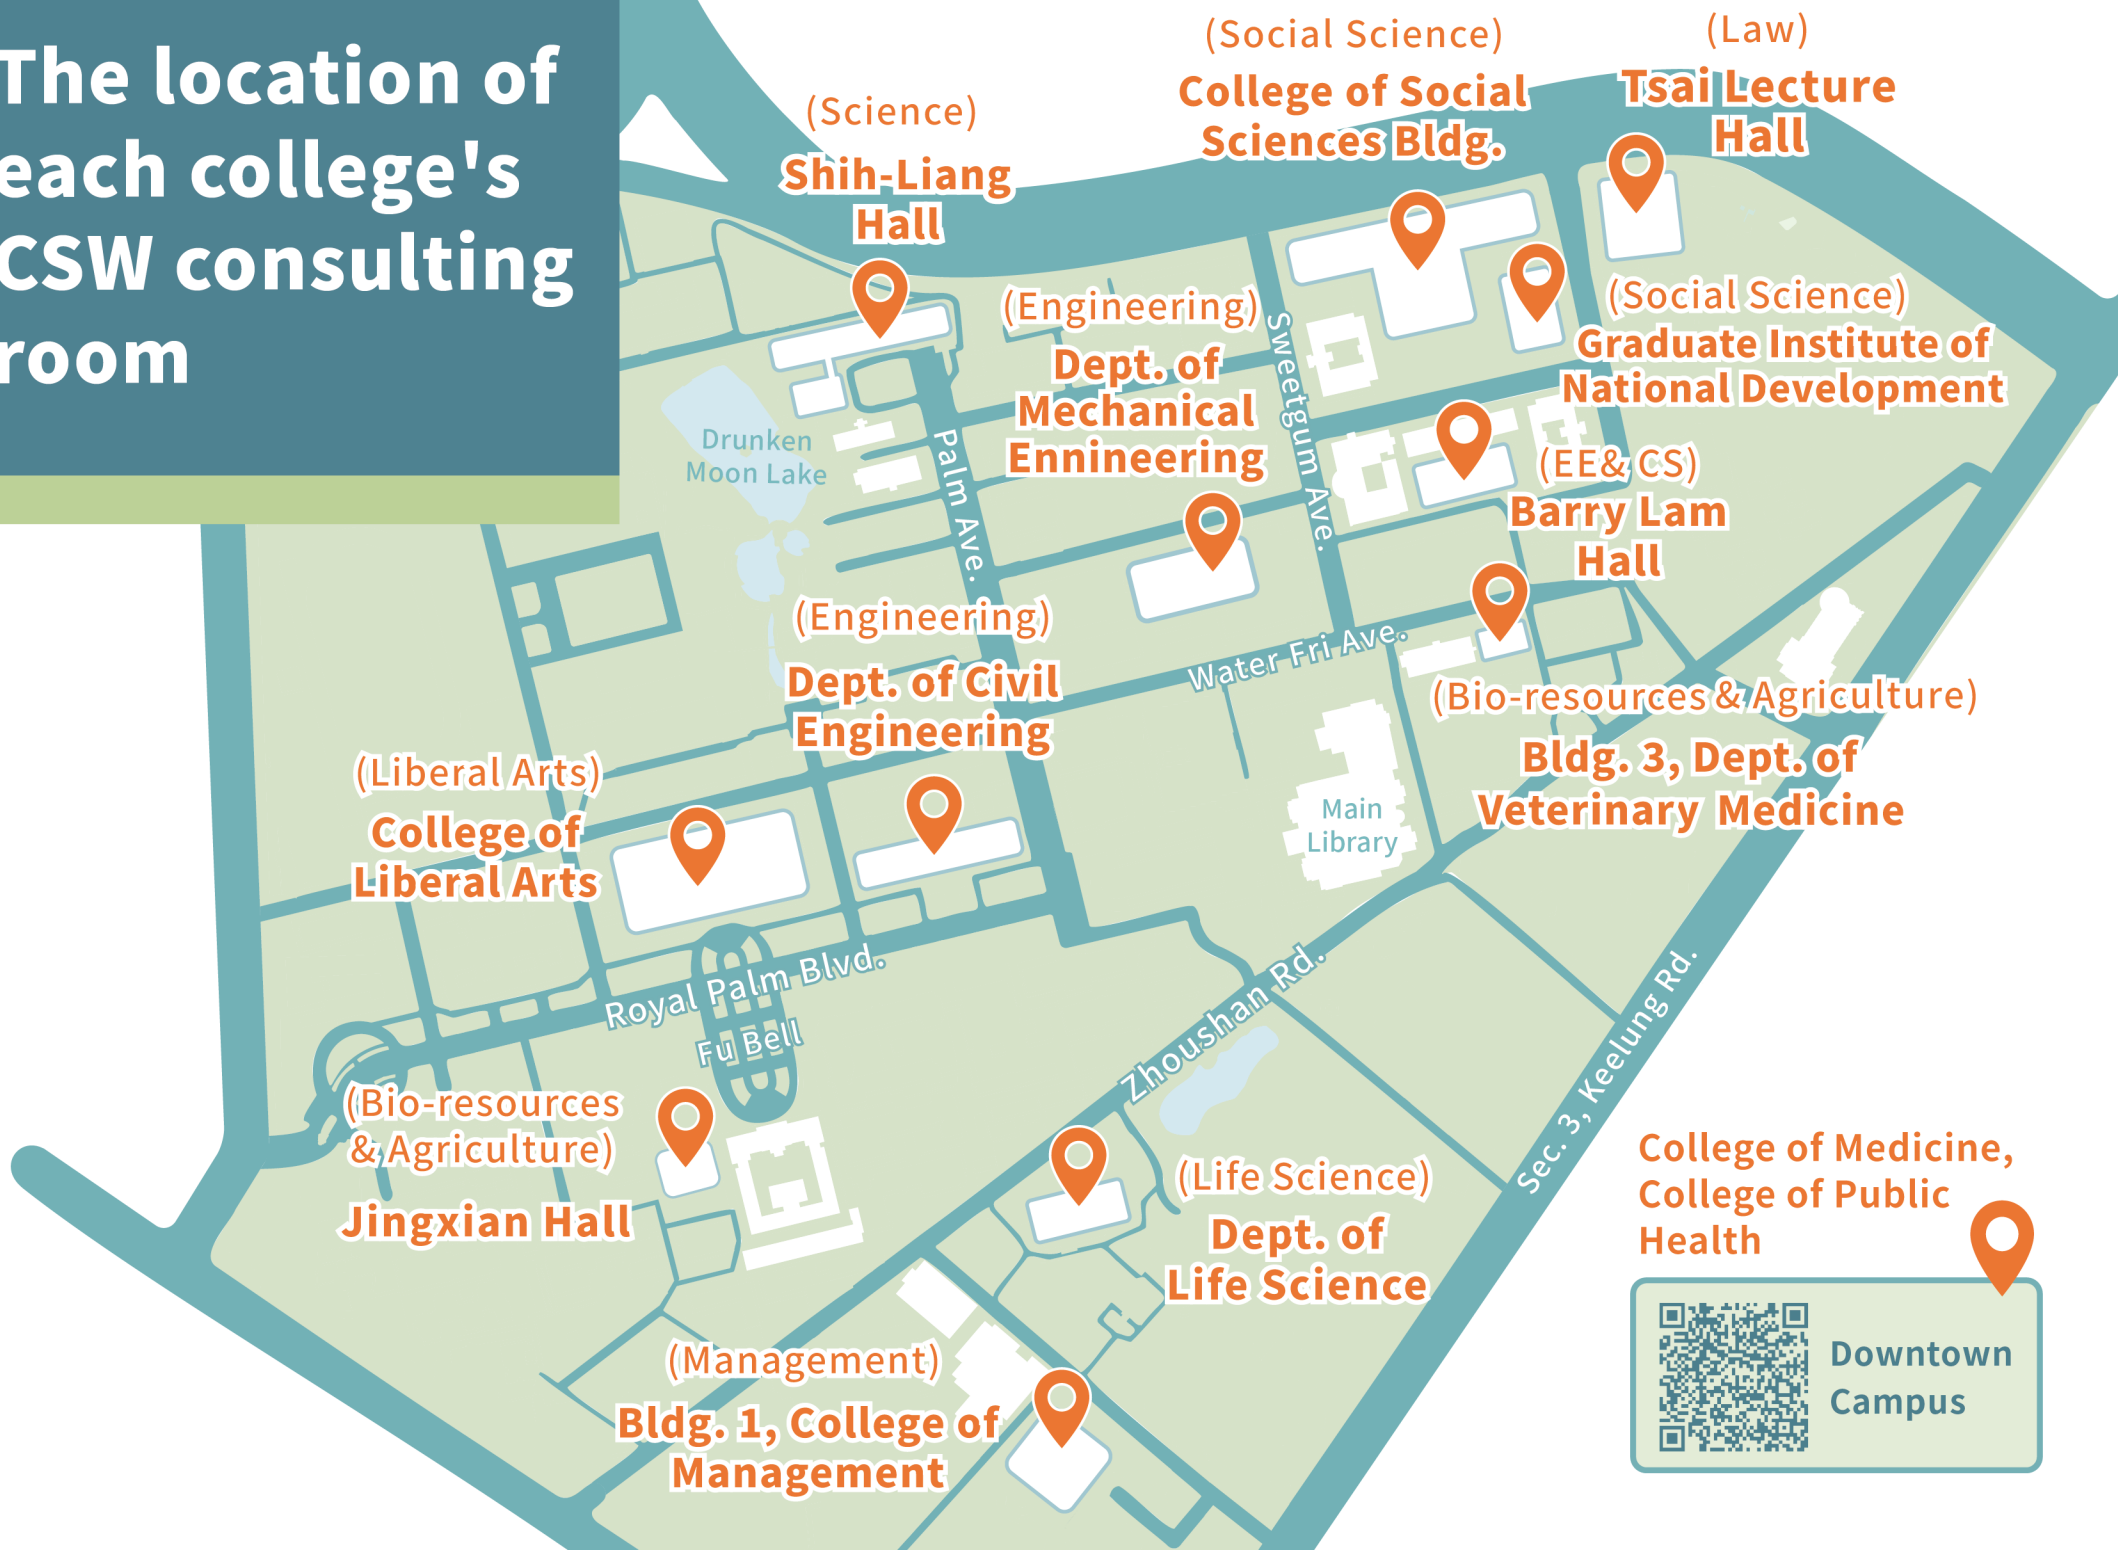

The location of each college's CSW consulting room

College of Medicine,
College of Public Health

Downtown
Campus